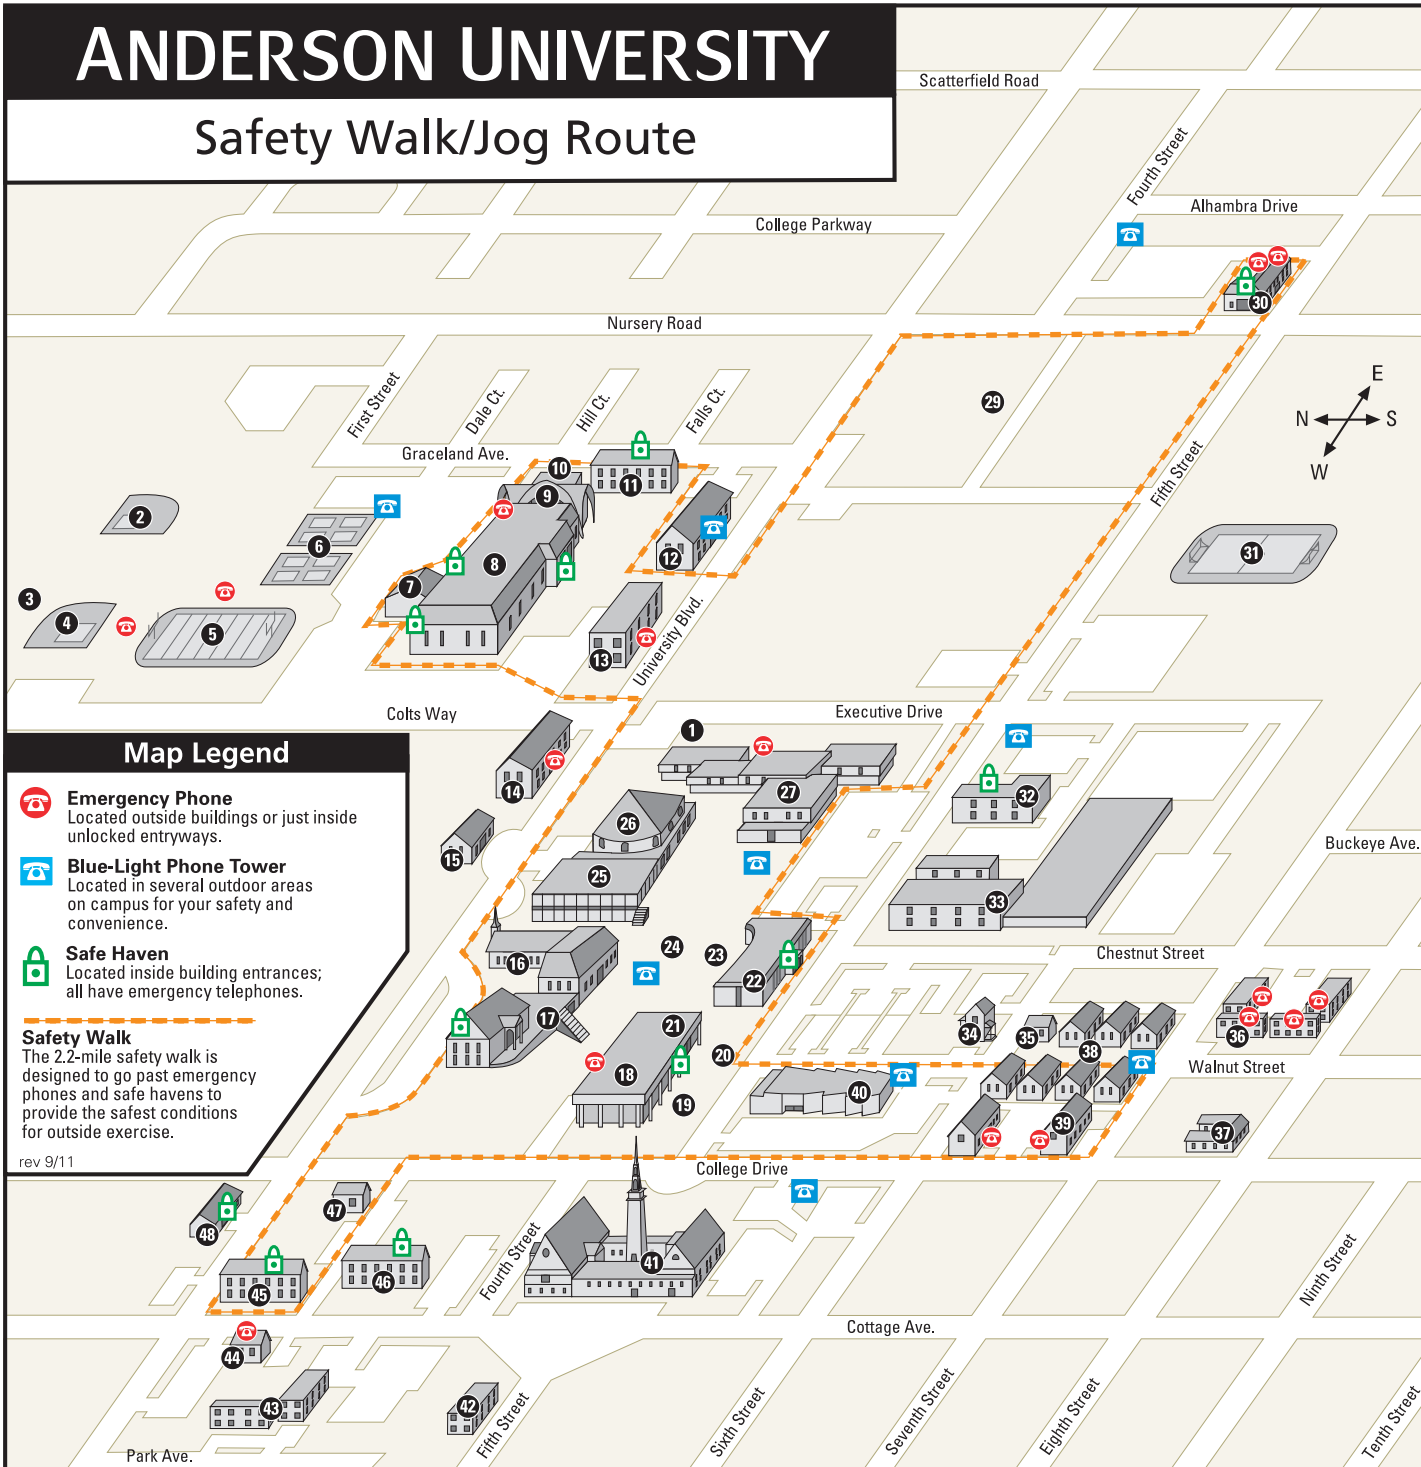

ANDERSON UNIVERSITY

Safety Walk/Jog Route

Map Legend

- Emergency Phone**
Located outside buildings or just inside unlocked entryways.
- Blue-Light Phone Tower**
Located in several outdoor areas on campus for your safety and convenience.
- Safe Haven**
Located inside building entrances; all have emergency telephones.
- Safety Walk**
The 2.2-mile safety walk is designed to go past emergency phones and safe havens to provide the safest conditions for outside exercise.

rev 9/11

Facilities & Landmarks

1. Future site of York Performance Hall & Galleries
2. Raven Field (Softball)
3. University Village
4. Don Brandon Field
5. Macholtz Stadium
6. Tennis Courts
7. Bennett Natatorium
8. Kardatzke Wellness Center
9. O.C. Lewis Gymnasium
10. Dance Studio
11. Smith Hall
12. Martin Hall
13. Rice Hall
14. Dunn Hall
15. Boyes House
16. School of Theology
17. Nicholson Library
18. Decker Hall
19. The Eternal Flame
20. Morrison Statue
21. Welcome Center
22. Hartung Hall
23. Helios
24. The Valley
25. Olt Student Center
26. Byrum Hall
27. Krannert Fine Arts Center
29. Campground
30. Fair Commons
31. Soccer Field
32. Hardacre Hall
Falls School of Business
School of Adult Learning
Physical Plant
Police/Security Services
33. Church of God Ministries
34. Broadcasting Center
35. Robold House
36. South Campus Apartments
37. University Terrace
38. York Seminary Village
39. Tara East Apartments
40. Reardon Auditorium
41. Park Place Church of God
42. Park Place Community Center
43. West Campus
44. Health Services
45. Myers Hall
46. Morrison Hall
47. Morrison House
48. Smith House